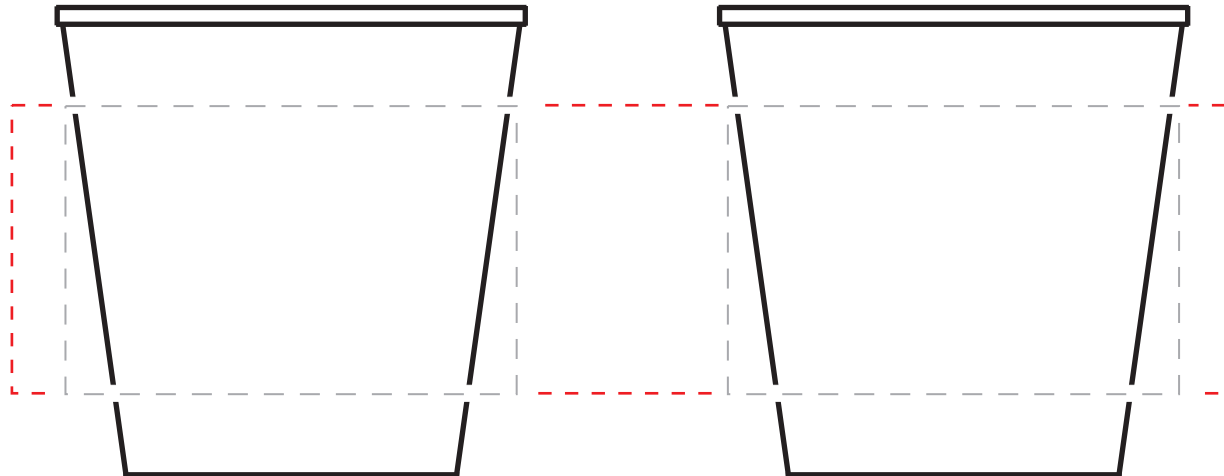

## [www.promotionchoice.com](http://www.promotionchoice.com)

4 oz Paper Cup  
Proof Sheet

1-Side Imprint Area: 2.35" w x 1.5" h per side Approx.

Wrap Imprint Area: 6.35" w x 1.5" h Approx.

Ink Color(S):  
Small detail may fill in

Maximum Print Area  
2.35"W x 1.5"H single side  
6.35"W x 1.5"H wrap